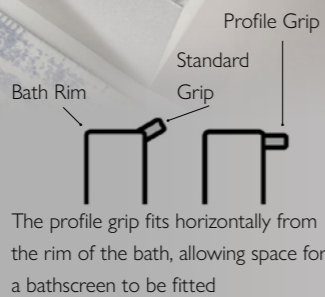

THSER  
THSEJ  
THSEX  
THSEY  
THSEN  
THSEP

SQUARE **DOUBLE ENDED**

L1700 x W700 x D385mm  
L1700 x W750 x D385mm  
L1800 x W800 x D385mm

THDEA  
THDEC  
THDEE

● For all colour co-ordinating bath panels and bath screen options see page 20

# Steel Anti Slip Baths

Supplied with pre-drilled holes for taps and grips but is available without